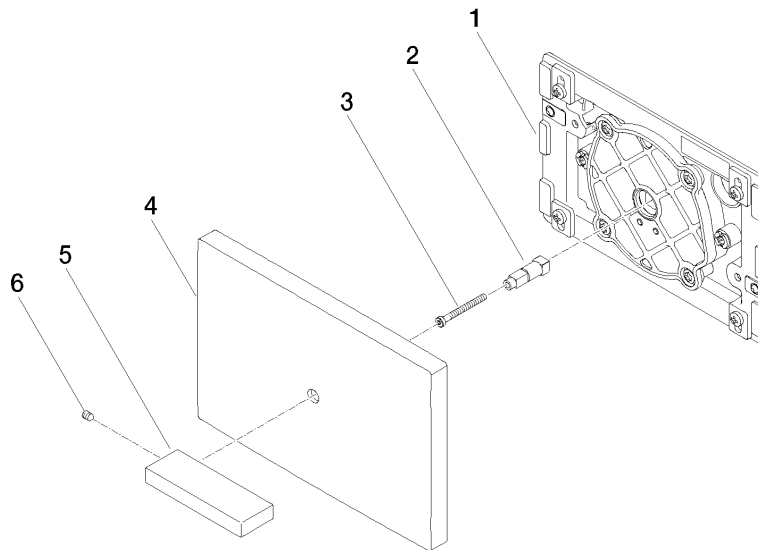

Cover plate for the concealed WC cistern made by TeCe - Brushed Durabronze  
(23kt Gold)

IMO

12 660 979

Fits: IMO, LULU, MADISON, MEM, TARA,  
CL.1, LISSÉ, VAIA, META, CYO

- cover plate 150 x 240 x 15 mm
- flush handle with rotary operation and two-volume technology (full flush/partial flush)

Cover plate for the concealed WC cistern made by TeCe - Brushed Durabronz  
(23kt Gold)

IMO

12 660 979  
mm [inches]

12 660 979  
Parts for other  
finishes can be found  
here: Chrome