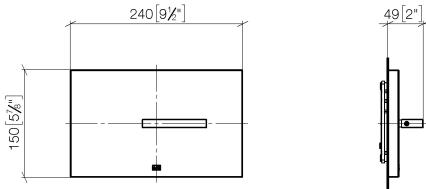

Cover plate for the concealed WC cistern made by TeCe - Brushed Durabronze  
(23kt Gold)

IMO

12 660 979

Fits: IMO, LULU, MADISON, MEM, TARA,  
CL.1, LISSÉ, VAIA, META, CYO

- cover plate 150 x 240 x 15 mm
- flush handle with rotary operation and two-volume technology (full flush/partial flush)

Cover plate for the concealed WC cistern made by TeCe - Brushed Durabronz  
(23kt Gold)

IMO

12 660 979  
mm [inches]

12 660 979  
Parts for other  
finishes can be found  
here: Chrome